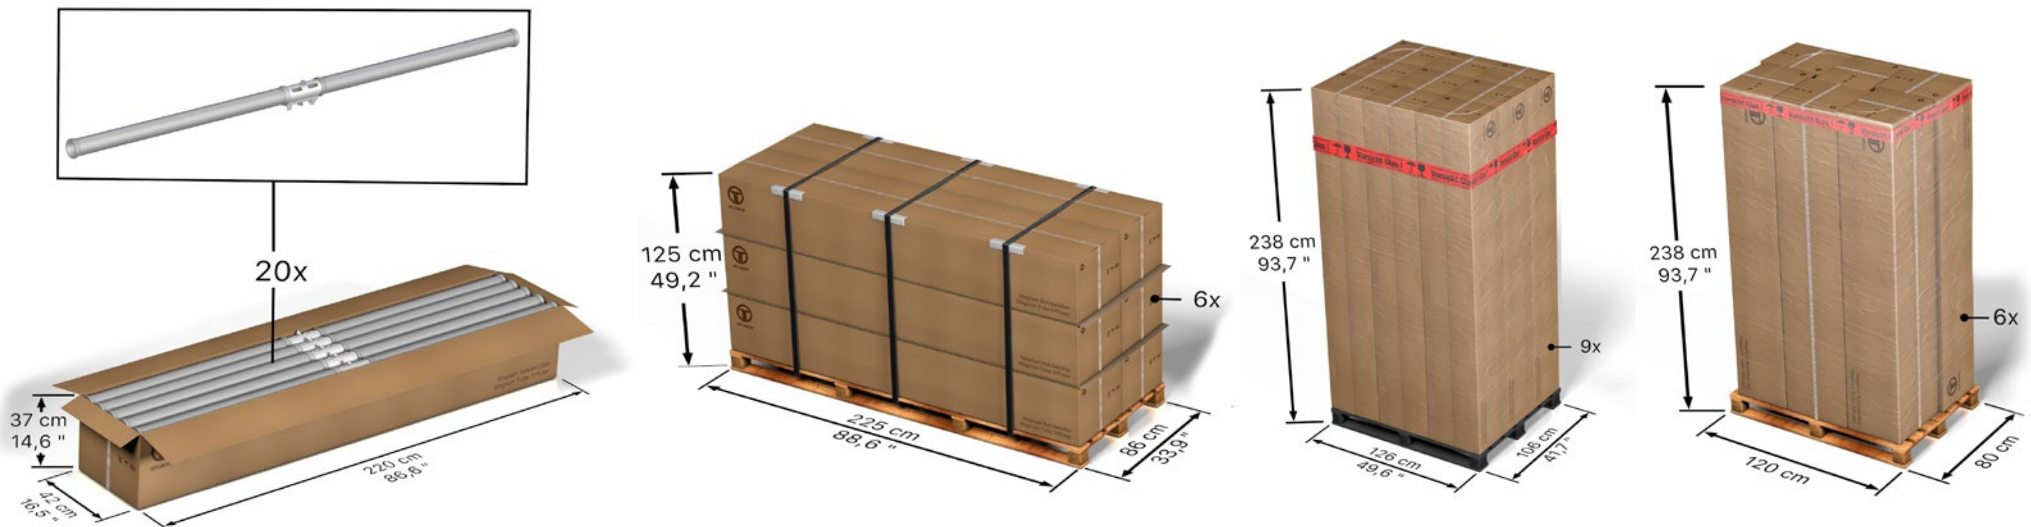

Packaging and Shipping: MAGNUM® Diffuser

MAGNUM® diffusers are packed in eco-friendly boxes made from recycled paper and shipped on pallets.

Customs tariff number:
84212100

Packaging dimensions:

Shipping dimensions:

Product	Pieces per Box	Dimensions per Box	Weight Full Box	Type of Pallet	Boxes per Pallet	Pieces per Pallet	Dimensions Full Pallet	Shipping Weight Full Pallet
MAGNUM® 2000	20	L 220 x W 42 x H 37 cm L 86.6 x W 16.5 x H 14.6 inch	60 kg	One-way pallet	6	120 pcs.	L 225 x W 86 x H 125 cm	390 kg
				(30 kg/66.14 lbs)			L 88.6 x W 33.9 x H 49.2 inch	859.80 lbs
				One-way pallet (vertical)	9	180 pcs.	L 126 x W 106 x H 238 cm	560 kg
				(30 kg/66.14 lbs)			L 49.6 x W 41.7 x H 93.7 inch	1234.59 lbs
				EU Pallet	6	120 pcs.	L 120 x W 80 x H 238 cm	385 kg
				(25 kg/55.12 lbs)			L 31.5 x W 47.2 x H 93.7 inch	848.78 lbs

Product	Pieces per Box	Dimensions per Box	Weight Full Box	Type of Pallet	Boxes per Pallet	Pieces per Pallet	Dimensions Full Pallet	Shipping Weight Full Pallet
MAGNUM® 1500	20	L 176 x W 42 x H 37 cm	51 kg	EU Pallet	6	120 pcs.	L 120 x W 80 x H 190 cm	331 kg
		L 69.3 x W 16.5 x H 14.6 inch	77.16 lbs	One-way pallet (vertical)	9	180 pcs.	L 31.5 x W 47.2 x H 74.8 inch	729.73 lbs
							L 126 x W 106 x H 190 cm	479 kg
							L 49.6 x W 41.7 x H 74.8 inch	1056.01 lbs