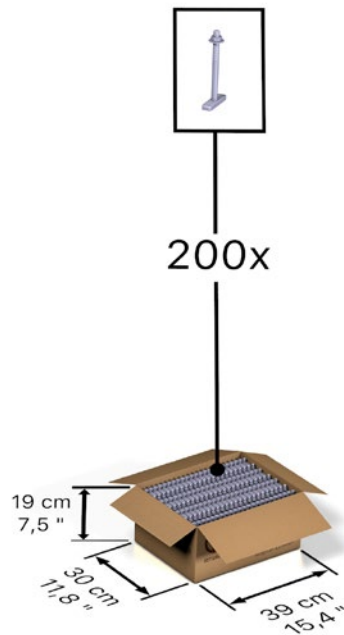

Product	Pieces per Box	Dimensions per Box	Weight Full Box	Type of Pallet	Boxes per Pallet	Pieces per Pallet	Dimensions Full Pallet	Shipping Weight Full Pallet
MAGNUM® 1000	20	126 x 42 x 37 cm L 49.6 x W 16.5 x H 14.6 inch	37 kg 81.57 lbs	EU Pallet (25 kg/55.12 lbs)	8	160 pcs.	120 x 80 x 188 cm L 47.2 x W 31.5 x H 74 inch	321 kg 707.68 lbs

CLIPIN® Connector

MAGNUM® CLIPIN® connectors are packed in eco-friendly boxes made from recycled paper and shipped on pallets.

Customs tariff number:
84219990

Packaging dimensions:

Shipping dimensions:

Product	Pieces per Box	Dimensions per Box	Weight Full Box	Type of Pallet	Boxes per Pallet	Pieces per Pallet	Dimensions Full Pallet	Shipping Weight Full Pallet
CLIPIN® Connector	200	L 39 x W 30 x H 19 cm L 15.4 x W 11.8 x H 7.5 inch	20 kg 44.09 lbs	EU Pallet (25 kg/55.12 lbs)	40	8000 pcs.	120 x 80 x 110 cm L 47.2 x W 31.5 x H 43.3 inch	800 kg 1763.7 lbs

Sealing Set

MAGNUM® sealing sets are packed in eco-friendly boxes made from recycled paper and shipped on pallets.

Customs tariff number:
84219990

Packaging dimensions:

Shipping dimensions:

Product	Pieces per Box	Dimensions per Box	Weight Full Box	Type of Pallet	Boxes per Pallet	Pieces per Pallet	Dimensions Full Pallet	Shipping Weight Full Pallet
MAGNUM® Sealing Set	500	L 39 x W 30 x H 19 cm L 15.4 x W 11.8 x H 7.5 inch	2,5 kg 5.51 lbs	EU Pallet (25 kg/55.12 lbs)	40	20000 pcs.	120 x 80 x 110 cm L 47.2 x W 31.5 x H 43.3 inch	125 kg 275.6 lbs