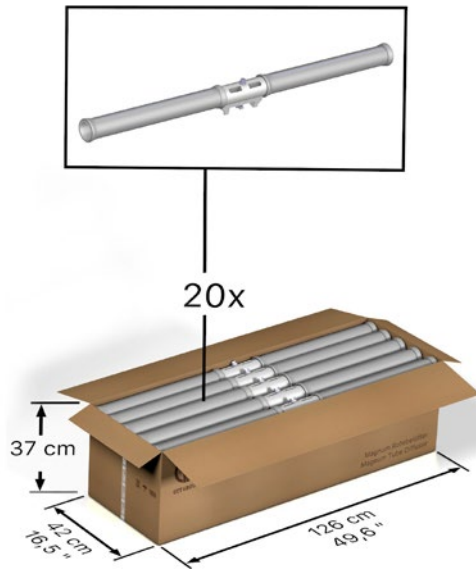

Packaging and Shipping: MAGNUM® Diffuser

MAGNUM® diffusers are packed in eco-friendly boxes made from recycled paper and shipped on pallets.

Customs tariff number:
84212100

Packaging dimensions:

Shipping dimensions:

Product	Pieces per Box	Dimensions per Box	Weight Full Box	Type of Pallet	Boxes per Pallet	Pieces per Pallet	Dimensions Full Pallet	Shipping Weight Full Pallet
MAGNUM® 1500	20	L 176 x W 42 x H 37 cm	51 kg	EU Pallet	6	120 pcs.	L 120 x W 80 x H 190 cm	331 kg
		L 69.3 x W 16.5 x H 14.6 inch	77.16 lbs	One-way pallet (vertical)	9	180 pcs.	L 31.5 x W 47.2 x H 74.8 inch	729.73 lbs
							L 126 x W 106 x H 190 cm	479 kg
							L 49.6 x W 41.7 x H 74.8 inch	1056.01 lbs

Product	Pieces per Box	Dimensions per Box	Weight Full Box	Type of Pallet	Boxes per Pallet	Pieces per Pallet	Dimensions Full Pallet	Shipping Weight Full Pallet
MAGNUM® 1000	20	126 x 42 x 37 cm L 49.6 x W 16.5 x H 14.6 inch	37 kg 81.57 lbs	EU Pallet (25 kg/55.12 lbs)	8	160 pcs.	120 x 80 x 188 cm L 47.2 x W 31.5 x H 74 inch	321 kg 707.68 lbs