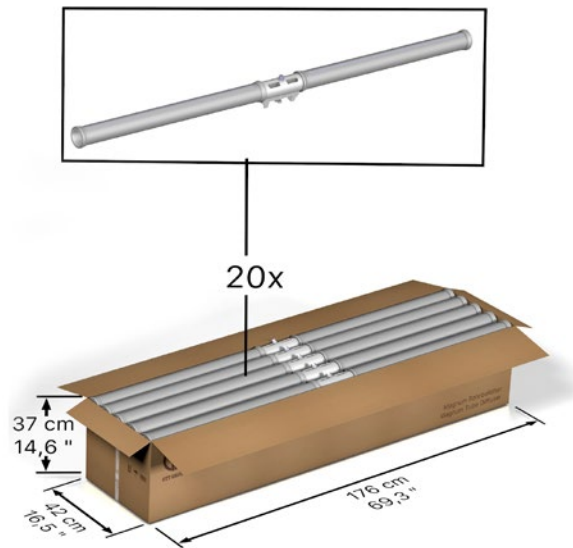

Packaging and Shipping: MAGNUM® Diffuser

MAGNUM® diffusers are packed in eco-friendly boxes made from recycled paper and shipped on pallets.

Customs tariff number:
84212100

Packaging dimensions:

Shipping dimensions:

Product	Pieces per Box	Dimensions per Box	Weight Full Box	Type of Pallet	Boxes per Pallet	Pieces per Pallet	Dimensions Full Pallet	Shipping Weight Full Pallet
MAGNUM® 2000	20	L 220 x W 42 x H 37 cm L 86.6 x W 16.5 x H 14.6 inch	60 kg	One-way pallet	6	120 pcs.	L 225 x W 86 x H 125 cm	390 kg
				(30 kg/66.14 lbs)			L 88.6 x W 33.9 x H 49.2 inch	859.80 lbs
				One-way pallet (vertical)	9	180 pcs.	L 126 x W 106 x H 238 cm	560 kg
				(30 kg/66.14 lbs)			L 49.6 x W 41.7 x H 93.7 inch	1234.59 lbs
				EU Pallet	6	120 pcs.	L 120 x W 80 x H 238 cm	385 kg
				(25 kg/55.12 lbs)			L 31.5 x W 47.2 x H 93.7 inch	848.78 lbs

Product	Pieces per Box	Dimensions per Box	Weight Full Box	Type of Pallet	Boxes per Pallet	Pieces per Pallet	Dimensions Full Pallet	Shipping Weight Full Pallet
MAGNUM® 1500	20	L 176 x W 42 x H 37 cm	51 kg	EU Pallet	6	120 pcs.	L 120 x W 80 x H 190 cm	331 kg
		L 69.3 x W 16.5 x H 14.6 inch	77.16 lbs	One-way pallet (vertical)	9	180 pcs.	L 31.5 x W 47.2 x H 74.8 inch	729.73 lbs
							L 126 x W 106 x H 190 cm	479 kg
							L 49.6 x W 41.7 x H 74.8 inch	1056.01 lbs