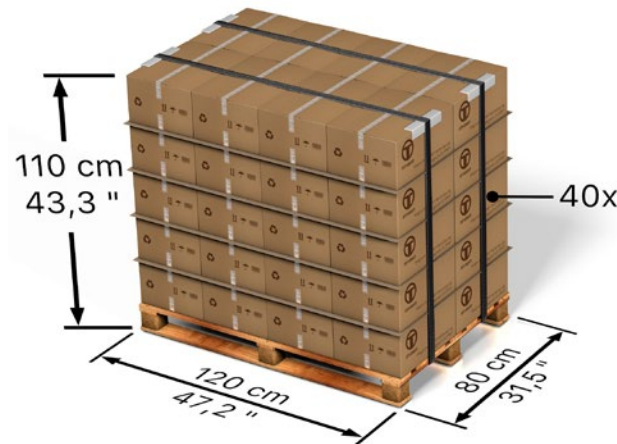

Product	Pieces per Box	Dimensions per Box	Weight Full Box	Type of Pallet	Boxes per Pallet	Pieces per Pallet	Dimensions Full Pallet	Shipping Weight Full Pallet
MAGNUM® 1000	20	126 x 42 x 37 cm L 49.6 x W 16.5 x H 14.6 inch	37 kg 81.57 lbs	EU Pallet (25 kg/55.12 lbs)	8	160 pcs.	120 x 80 x 188 cm L 47.2 x W 31.5 x H 74 inch	321 kg 707.68 lbs

CLIPIN® Connector

MAGNUM® CLIPIN® connectors are packed in eco-friendly boxes made from recycled paper and shipped on pallets.

Customs tariff number:
84219990

Packaging dimensions:

Shipping dimensions:

Product	Pieces per Box	Dimensions per Box	Weight Full Box	Type of Pallet	Boxes per Pallet	Pieces per Pallet	Dimensions Full Pallet	Shipping Weight Full Pallet
CLIPIN® Connector	200	L 39 x W 30 x H 19 cm L 15.4 x W 11.8 x H 7.5 inch	20 kg 44.09 lbs	EU Pallet (25 kg/55.12 lbs)	40	8000 pcs.	120 x 80 x 110 cm L 47.2 x W 31.5 x H 43.3 inch	800 kg 1763.7 lbs

Sealing Set

MAGNUM® sealing sets are packed in eco-friendly boxes made from recycled paper and shipped on pallets.

Customs tariff number:
84219990

Packaging dimensions:

Shipping dimensions:

Product	Pieces per Box	Dimensions per Box	Weight Full Box	Type of Pallet	Boxes per Pallet	Pieces per Pallet	Dimensions Full Pallet	Shipping Weight Full Pallet
MAGNUM® Sealing Set	500	L 39 x W 30 x H 19 cm L 15.4 x W 11.8 x H 7.5 inch	2,5 kg 5.51 lbs	EU Pallet (25 kg/55.12 lbs)	40	20000 pcs.	120 x 80 x 110 cm L 47.2 x W 31.5 x H 43.3 inch	125 kg 275.6 lbs